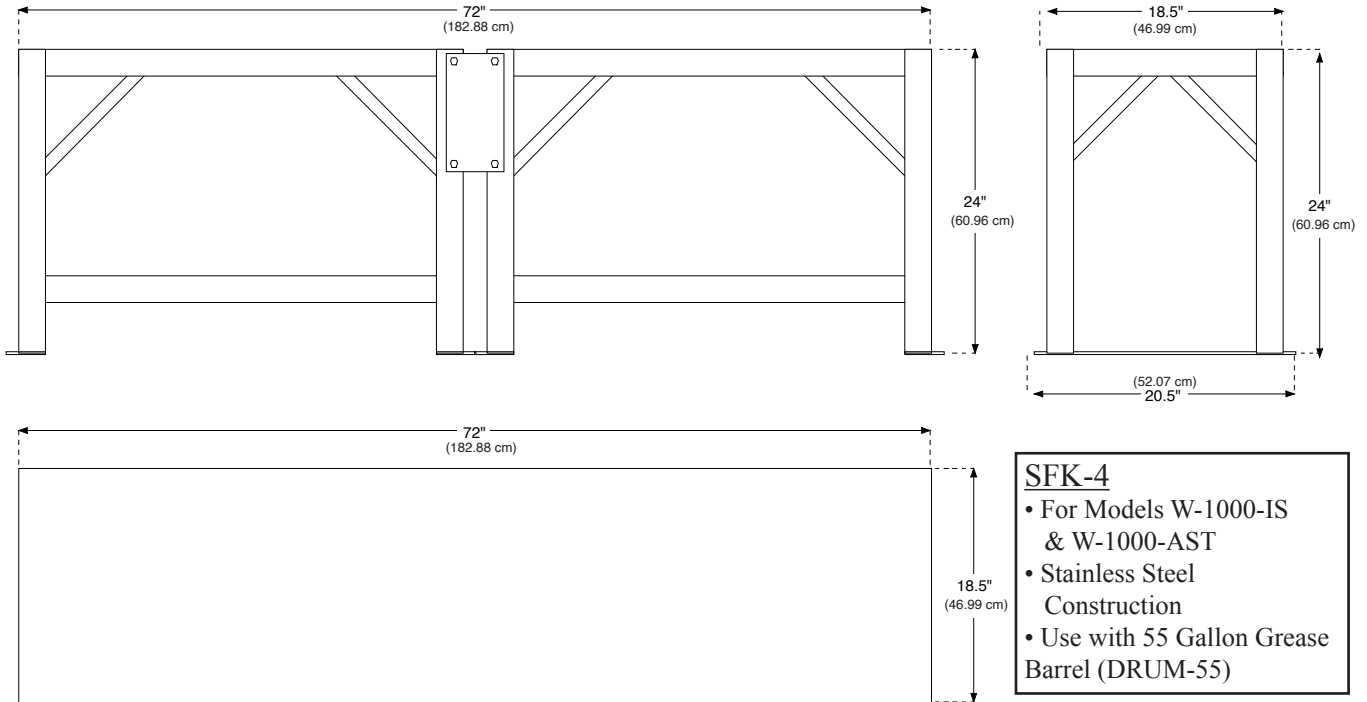

SFK-4 Support Frame Kit For Models: W-1000-IS & W-1000-AST

SFK-4 Big Dipper Unit Support Frame Kit

For those applications in a basement or another location requiring Big Dipper units to be raised off the floor, the optional SFK-4 Support Frame Kit is available. The sturdy, compact design lends itself easily to tight installations. The height of the frames allows use of the DRUM-55 Grease Collector when coupled with the SH-3-KIT Sump Adapter Kit. Shipped ready to assemble.